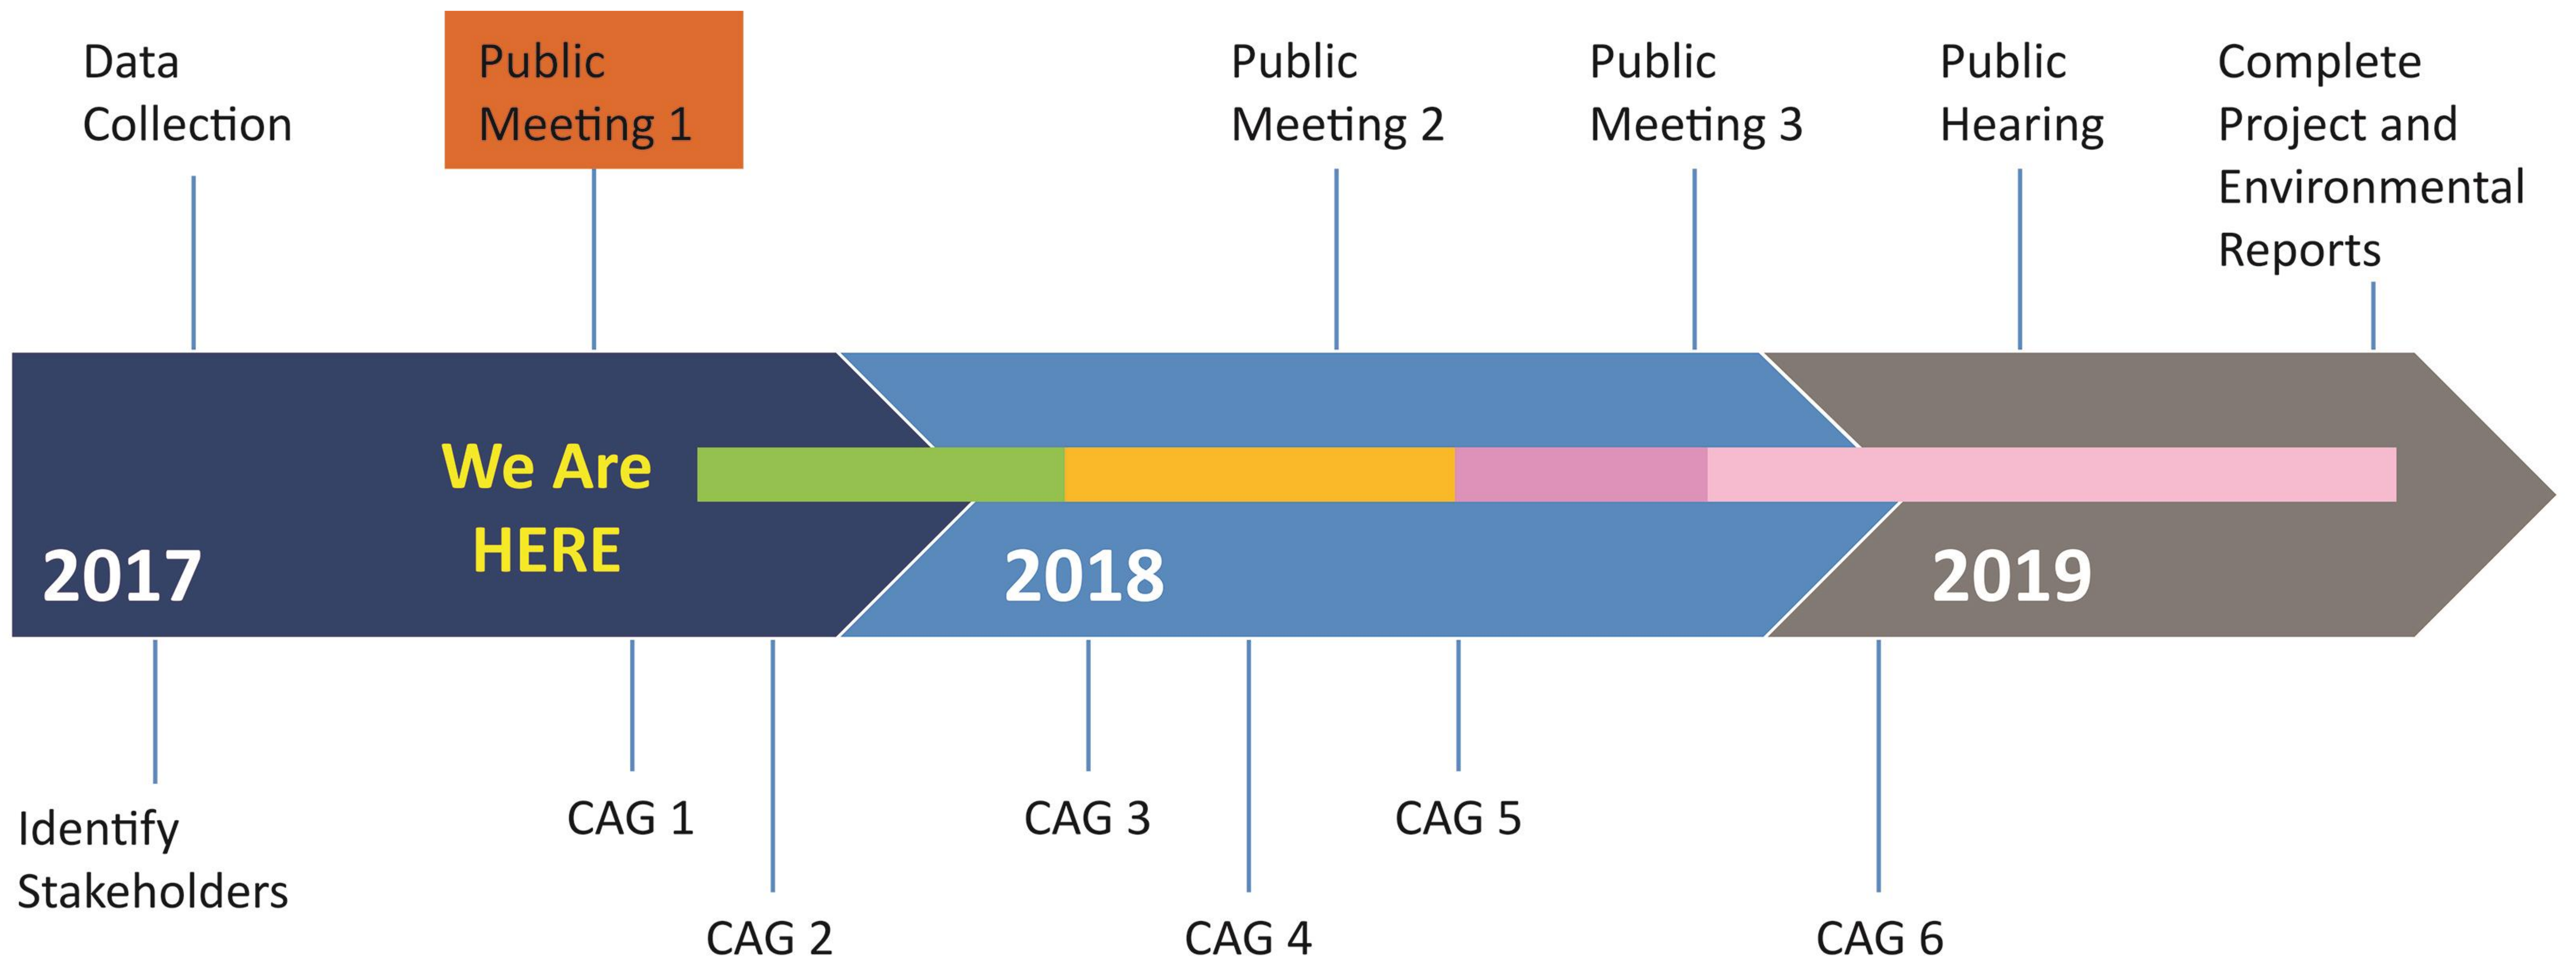

PROJECT SCHEDULE

CAG – Community Advisory Group

LEGEND

-  DEVELOP PURPOSE AND NEED
-  ALTERNATIVES ANALYSIS
-  REFINE ALTERNATIVES & SELECT PREFERRED ALTERNATIVE
-  PREPARE AND REFINE ENVIRONMENTAL ASSESSMENT (EA) AND ALL PROJECT REPORTS