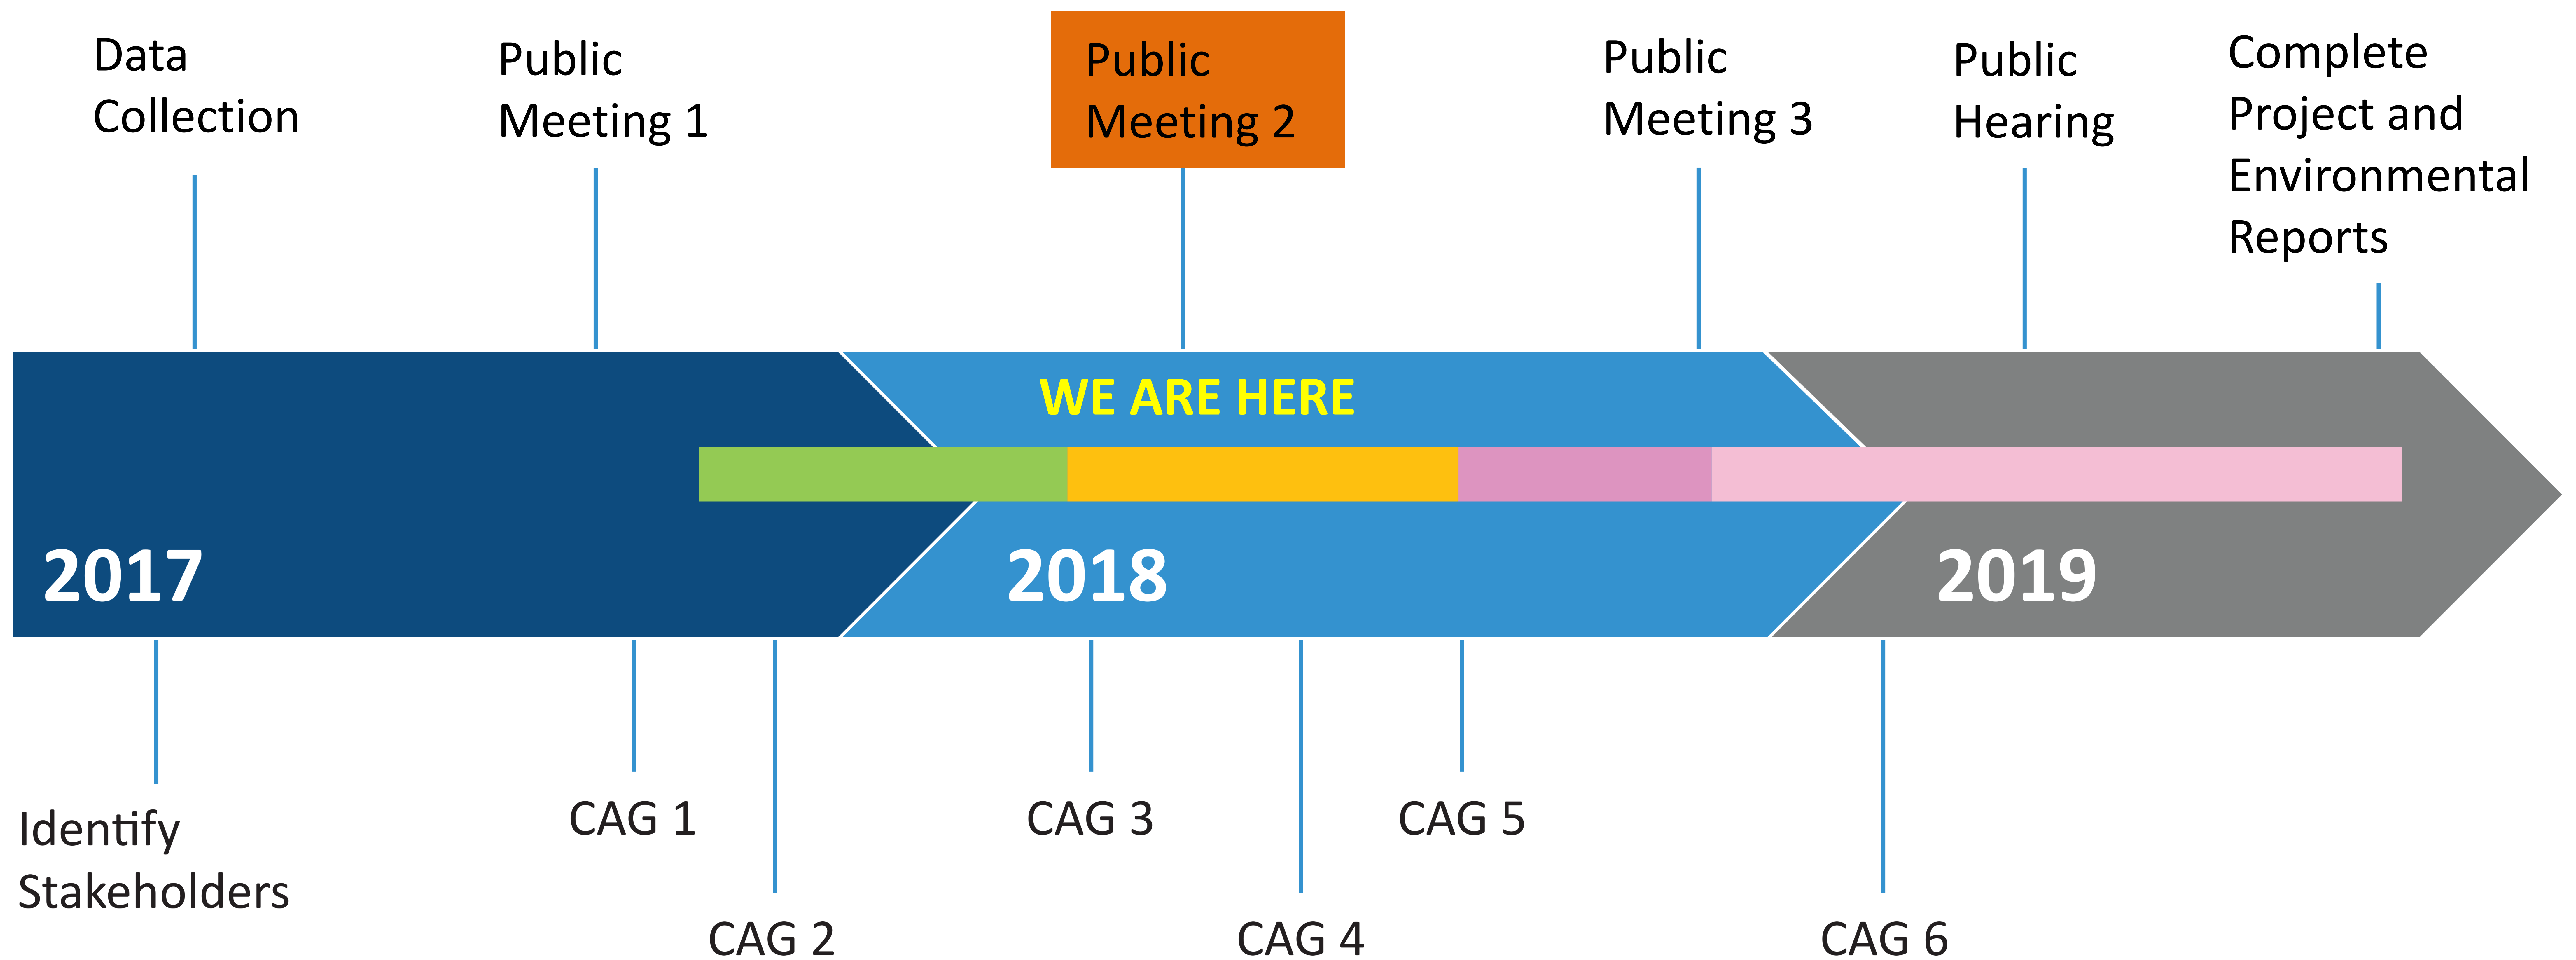

PROJECT SCHEDULE

CAG – Community Advisory Group

LEGEND

 DEVELOP PURPOSE AND NEED

 REFINE ALTERNATIVES & SELECT PREFERRED ALTERNATIVE

 ALTERNATIVES ANALYSIS

 PREPARE AND REFINE ENVIRONMENTAL ASSESSMENT (EA) AND ALL PROJECT REPORTS